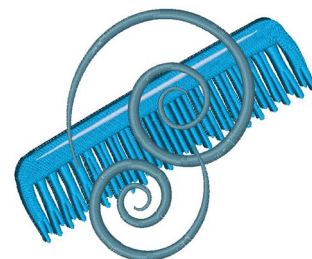

Name: Swirly Comb

SKU: WD02-JLA001409B

Brand: Windmill Designs

Unique Colors: 13 (4 color Stops)

Unique Colors

	Color Name (Color Code)	Manufacturer - Type
	Super White (1001) [No Color Selected]	madeira - rayon
	Dusty Lilac (1263) [No Color Selected]	madeira - rayon
	Crocus (286)	Exquisite - Polyester 1000m

Complete Color Sequence

#		Color Name (Color Code)	Manufacturer - Type
1		Super White (1001) [No Color Selected]	madeira - rayon
2		Super White (1001) [No Color Selected]	madeira - rayon
3		Crocus (286)	Exquisite - Polyester 1000m