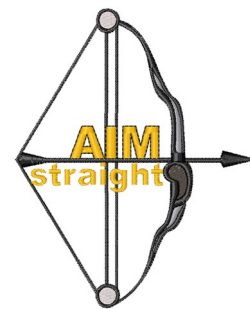

**Name:** Aim Straight Machine Embroidery Design

**SKU:** WD02-JLA001406B

**Brand:** Windmill Designs

**Unique Colors:** 13 (6 color Stops)