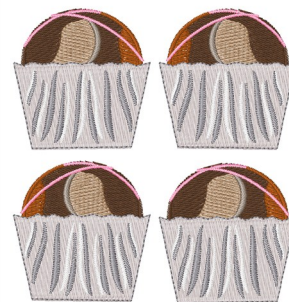

**Name:** Muffins Machine Embroidery Design

**SKU:** WD02-JLA001405A

**Brand:** Windmill Designs

**Unique Colors:** 13 (16 color Stops)

## Unique Colors

	<b>Color Name (Color Code)</b>	<b>Manufacturer - Type</b>
	Super White (1001) [No Color Selected]	madeira - rayon
	Dusty Lilac (1263) [No Color Selected]	madeira - rayon
	Crocus (286)	Exquisite - Polyester 1000m

# Complete Color Sequence

#		Color Name (Color Code)	Manufacturer - Type
1		Super White (1001) [No Color Selected]	madeira - rayon
2		Super White (1001) [No Color Selected]	madeira - rayon
3		Crocus (286)	Exquisite - Polyester 1000m