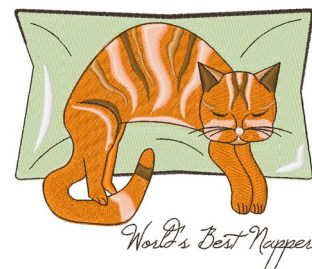

Name: Best Napper Machine Embroidery Design

SKU: WD02-JLA001398D

Brand: Windmill Designs

Unique Colors: 13 (9 color Stops)

Unique Colors

	Color Name (Color Code)	Manufacturer - Type
	Super White (1001) [No Color Selected]	madeira - rayon
	Dusty Lilac (1263) [No Color Selected]	madeira - rayon
	Crocus (286)	Exquisite - Polyester 1000m