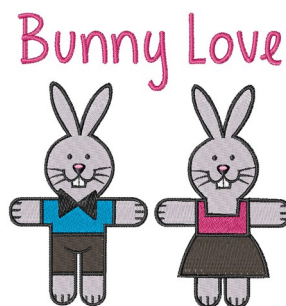

Name: Bunny Love Machine Embroidery Design

SKU: WD02-JLA001391C

Brand: Windmill Designs

Unique Colors: 13 (13 color Stops)

Unique Colors

	Color Name (Color Code)	Manufacturer - Type
	Super White (1001) [No Color Selected]	madeira - rayon
	Dusty Lilac (1263) [No Color Selected]	madeira - rayon
	Crocus (286)	Exquisite - Polyester 1000m