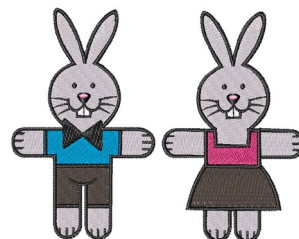

Name: Bunnies Machine Embroidery Design

SKU: WD02-JLA001391A

Brand: Windmill Designs

Unique Colors: 13 (12 color Stops)

Unique Colors

	Color Name (Color Code)	Manufacturer - Type
	Super White (1001) [No Color Selected]	madeira - rayon
	Dusty Lilac (1263) [No Color Selected]	madeira - rayon
	Crocus (286)	Exquisite - Polyester 1000m

Complete Color Sequence

#		Color Name (Color Code)	Manufacturer - Type
1		Super White (1001) [No Color Selected]	madeira - rayon
2		Super White (1001) [No Color Selected]	madeira - rayon
3		Crocus (286)	Exquisite - Polyester 1000m