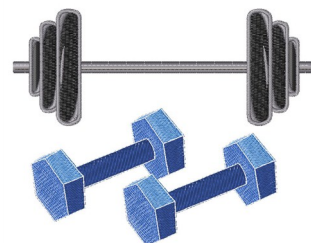

Name: Weight Lifting Machine Embroidery Design

SKU: WD02-JLA001379A

Brand: Windmill Designs

Unique Colors: 13 (13 color Stops)

Unique Colors

	Color Name (Color Code)	Manufacturer - Type
	Super White (1001) [No Color Selected]	madeira - rayon
	Dusty Lilac (1263) [No Color Selected]	madeira - rayon
	Crocus (286)	Exquisite - Polyester 1000m

Complete Color Sequence

#		Color Name (Color Code)	Manufacturer - Type
1		Super White (1001) [No Color Selected]	madeira - rayon
2		Super White (1001) [No Color Selected]	madeira - rayon
3		Crocus (286)	Exquisite - Polyester 1000m