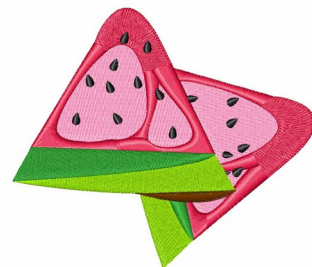

Name: Melon Slices Machine Embroidery Design

SKU: WD02-JLA001377A

Brand: Windmill Designs

Unique Colors: 13 (6 color Stops)

Unique Colors

	Color Name (Color Code)	Manufacturer - Type
	Super White (1001) [No Color Selected]	madeira - rayon
	Dusty Lilac (1263) [No Color Selected]	madeira - rayon
	Crocus (286)	Exquisite - Polyester 1000m

Complete Color Sequence

#		Color Name (Color Code)	Manufacturer - Type
1		Super White (1001) [No Color Selected]	madeira - rayon
2		Super White (1001) [No Color Selected]	madeira - rayon
3		Crocus (286)	Exquisite - Polyester 1000m