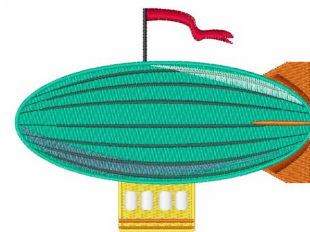

Name: Zeppelin Machine Embroidery Design

SKU: WD02-JLA001361A

Brand: Windmill Designs

Unique Colors: 13 (13 color Stops)

Unique Colors

	Color Name (Color Code)	Manufacturer - Type
	Super White (1001) [No Color Selected]	madeira - rayon
	Dusty Lilac (1263) [No Color Selected]	madeira - rayon
	Crocus (286)	Exquisite - Polyester 1000m

Complete Color Sequence

#		Color Name (Color Code)	Manufacturer - Type
1		Super White (1001) [No Color Selected]	madeira - rayon
2		Super White (1001) [No Color Selected]	madeira - rayon
3		Crocus (286)	Exquisite - Polyester 1000m