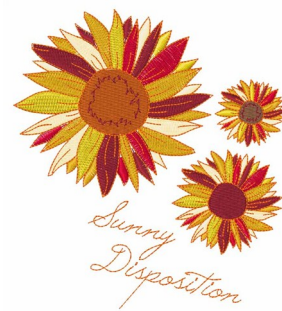

Name: Sunny Disposition Machine Embroidery Design

SKU: WD02-JLA001360D

Brand: Windmill Designs

Unique Colors: 13 (21 color Stops)

Unique Colors

	Color Name (Color Code)	Manufacturer - Type
	Super White (1001) [No Color Selected]	madeira - rayon
	Dusty Lilac (1263) [No Color Selected]	madeira - rayon
	Crocus (286)	Exquisite - Polyester 1000m