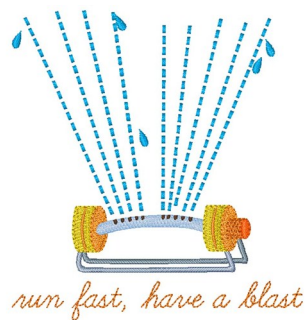

Name: Run Fast Machine Embroidery Design

SKU: WD02-JLA001358B

Brand: Windmill Designs

Unique Colors: 13 (12 color Stops)

Unique Colors

	Color Name (Color Code)	Manufacturer - Type
	Super White (1001) [No Color Selected]	madeira - rayon
	Dusty Lilac (1263) [No Color Selected]	madeira - rayon
	Crocus (286)	Exquisite - Polyester 1000m