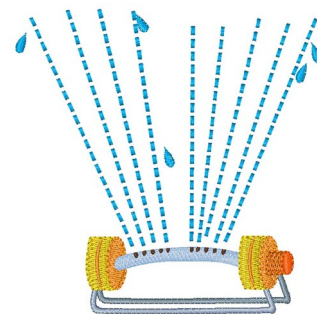

Name: Sprinkler Machine Embroidery Design

SKU: WD02-JLA001358A

Brand: Windmill Designs

Unique Colors: 13 (11 color Stops)

Unique Colors

	Color Name (Color Code)	Manufacturer - Type
	Super White (1001) [No Color Selected]	madeira - rayon
	Dusty Lilac (1263) [No Color Selected]	madeira - rayon
	Crocus (286)	Exquisite - Polyester 1000m

Complete Color Sequence

#		Color Name (Color Code)	Manufacturer - Type
1		Super White (1001) [No Color Selected]	madeira - rayon
2		Super White (1001) [No Color Selected]	madeira - rayon
3		Crocus (286)	Exquisite - Polyester 1000m