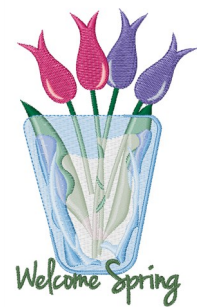

Name: Welcome Spring Machine Embroidery Design

SKU: WD02-JLA001356D

Brand: Windmill Designs

Unique Colors: 13 (15 color Stops)

Unique Colors

	Color Name (Color Code)	Manufacturer - Type
	Super White (1001) [No Color Selected]	madeira - rayon
	Dusty Lilac (1263) [No Color Selected]	madeira - rayon
	Crocus (286)	Exquisite - Polyester 1000m