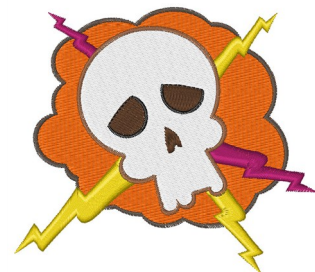

Name: Electric Skull

SKU: WD02-JLA001355A

Brand: Windmill Designs

Unique Colors: 13 (8 color Stops)

Unique Colors

	Color Name (Color Code)	Manufacturer - Type
	Super White (1001) [No Color Selected]	madeira - rayon
	Dusty Lilac (1263) [No Color Selected]	madeira - rayon
	Crocus (286)	Exquisite - Polyester 1000m

Complete Color Sequence

#		Color Name (Color Code)	Manufacturer - Type
1		Super White (1001) [No Color Selected]	madeira - rayon
2		Super White (1001) [No Color Selected]	madeira - rayon
3		Crocus (286)	Exquisite - Polyester 1000m