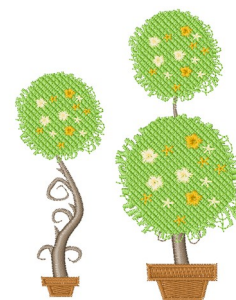

**Name:** Topiary

**SKU:** WD02-JLA001352A

**Brand:** Windmill Designs

**Unique Colors:** 13 (5 color Stops)

## Unique Colors

	<b>Color Name (Color Code)</b>	<b>Manufacturer - Type</b>
	Super White (1001) [No Color Selected]	madeira - rayon
	Dusty Lilac (1263) [No Color Selected]	madeira - rayon
	Crocus (286)	Exquisite - Polyester 1000m

# Complete Color Sequence

#		Color Name (Color Code)	Manufacturer - Type
1		Super White (1001) [No Color Selected]	madeira - rayon
2		Super White (1001) [No Color Selected]	madeira - rayon
3		Crocus (286)	Exquisite - Polyester 1000m