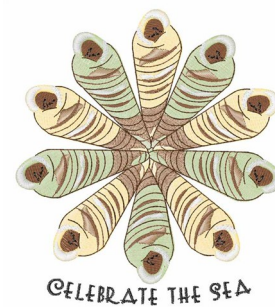

Name: Celebrate The Sea Machine Embroidery Design

SKU: WD02-JLA001351B

Brand: Windmill Designs

Unique Colors: 13 (9 color Stops)

Unique Colors

	Color Name (Color Code)	Manufacturer - Type
	Super White (1001) [No Color Selected]	madeira - rayon
	Dusty Lilac (1263) [No Color Selected]	madeira - rayon
	Crocus (286)	Exquisite - Polyester 1000m

Complete Color Sequence

#		Color Name (Color Code)	Manufacturer - Type
1		Super White (1001) [No Color Selected]	madeira - rayon
2		Super White (1001) [No Color Selected]	madeira - rayon
3		Crocus (286)	Exquisite - Polyester 1000m