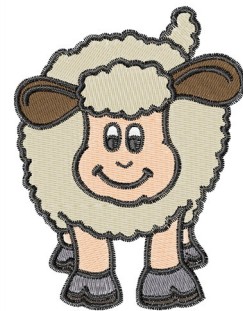

Name: Sheep Machine Embroidery Design

SKU: WD02-JLA001348A

Brand: Windmill Designs

Unique Colors: 13 (7 color Stops)

Unique Colors

	Color Name (Color Code)	Manufacturer - Type
	Super White (1001) [No Color Selected]	madeira - rayon
	Dusty Lilac (1263) [No Color Selected]	madeira - rayon
	Crocus (286)	Exquisite - Polyester 1000m

Complete Color Sequence

#		Color Name (Color Code)	Manufacturer - Type
1		Super White (1001) [No Color Selected]	madeira - rayon
2		Super White (1001) [No Color Selected]	madeira - rayon
3		Crocus (286)	Exquisite - Polyester 1000m