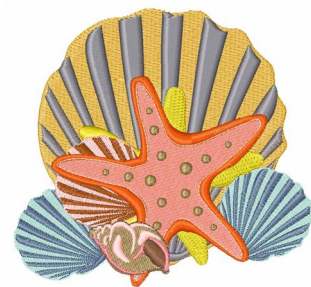

Name: Sea Beauty Machine Embroidery Design

SKU: WD02-JLA001346A

Brand: Windmill Designs

Unique Colors: 13 (14 color Stops)

Unique Colors

	Color Name (Color Code)	Manufacturer - Type
	Super White (1001) [No Color Selected]	madeira - rayon
	Dusty Lilac (1263) [No Color Selected]	madeira - rayon
	Crocus (286)	Exquisite - Polyester 1000m

Complete Color Sequence

#		Color Name (Color Code)	Manufacturer - Type
1		Super White (1001) [No Color Selected]	madeira - rayon
2		Super White (1001) [No Color Selected]	madeira - rayon
3		Crocus (286)	Exquisite - Polyester 1000m