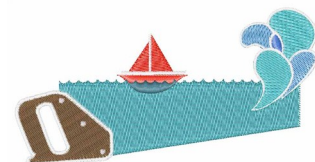

**Name:** Sea Saw

**SKU:** WD02-JLA001345A

**Brand:** Windmill Designs

**Unique Colors:** 13 (9 color Stops)