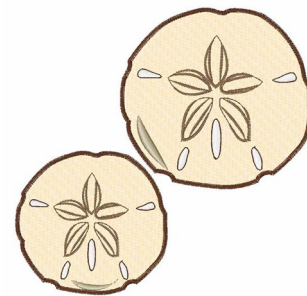

Name: Sand Dollars Machine Embroidery Design

SKU: WD02-JLA001342A

Brand: Windmill Designs

Unique Colors: 13 (10 color Stops)

Unique Colors

	Color Name (Color Code)	Manufacturer - Type
	Super White (1001) [No Color Selected]	madeira - rayon
	Dusty Lilac (1263) [No Color Selected]	madeira - rayon
	Crocus (286)	Exquisite - Polyester 1000m

Complete Color Sequence

#		Color Name (Color Code)	Manufacturer - Type
1		Super White (1001) [No Color Selected]	madeira - rayon
2		Super White (1001) [No Color Selected]	madeira - rayon
3		Crocus (286)	Exquisite - Polyester 1000m