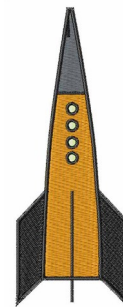

**Name:** Rocket

**SKU:** WD02-JLA001336A

**Brand:** Windmill Designs

**Unique Colors:** 13 (4 color Stops)

## Unique Colors

	<b>Color Name (Color Code)</b>	<b>Manufacturer - Type</b>
	Super White (1001) [No Color Selected]	madeira - rayon
	Dusty Lilac (1263) [No Color Selected]	madeira - rayon
	Crocus (286)	Exquisite - Polyester 1000m