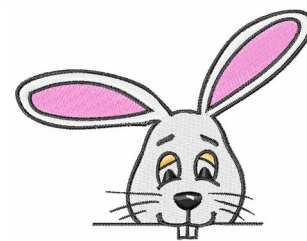

Name: Bunny Machine Embroidery Design

SKU: WD02-JLA001333A

Brand: Windmill Designs

Unique Colors: 13 (5 color Stops)

Unique Colors

	Color Name (Color Code)	Manufacturer - Type
	Super White (1001) [No Color Selected]	madeira - rayon
	Dusty Lilac (1263) [No Color Selected]	madeira - rayon
	Crocus (286)	Exquisite - Polyester 1000m