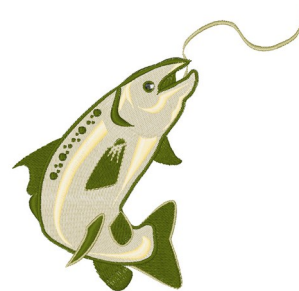

Name: Salmon

SKU: WD02-JLA001328A

Brand: Windmill Designs

Unique Colors: 13 (8 color Stops)

Unique Colors

	Color Name (Color Code)	Manufacturer - Type
	Super White (1001) [No Color Selected]	madeira - rayon
	Dusty Lilac (1263) [No Color Selected]	madeira - rayon
	Crocus (286)	Exquisite - Polyester 1000m