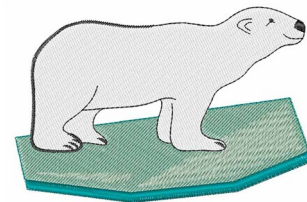

**Name:** Polar Bear Machine Embroidery Design

**SKU:** WD02-JLA001326B

**Brand:** Windmill Designs

**Unique Colors:** 13 (5 color Stops)