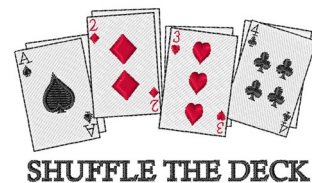

Name: Shuffle The Deck Machine Embroidery Design

SKU: WD02-JLA001324D

Brand: Windmill Designs

Unique Colors: 13 (4 color Stops)

Unique Colors

	Color Name (Color Code)	Manufacturer - Type
	Super White (1001) [No Color Selected]	madeira - rayon
	Dusty Lilac (1263) [No Color Selected]	madeira - rayon
	Crocus (286)	Exquisite - Polyester 1000m