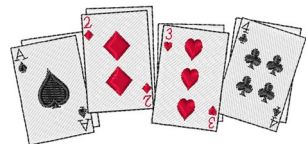

**Name:** Deck Of Cards Machine Embroidery Design

**SKU:** WD02-JLA001324A

**Brand:** Windmill Designs

**Unique Colors:** 13 (4 color Stops)

## Unique Colors

	<b>Color Name (Color Code)</b>	<b>Manufacturer - Type</b>
	Super White (1001) [No Color Selected]	madeira - rayon
	Dusty Lilac (1263) [No Color Selected]	madeira - rayon
	Crocus (286)	Exquisite - Polyester 1000m