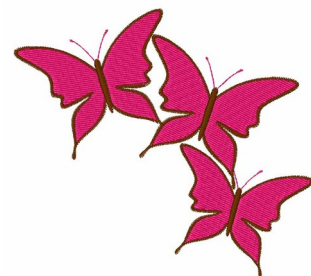

Name: Pink Butterflies

SKU: WD02-JLA001322A

Brand: Windmill Designs

Unique Colors: 13 (6 color Stops)

Unique Colors

	Color Name (Color Code)	Manufacturer - Type
	Super White (1001) [No Color Selected]	madeira - rayon
	Dusty Lilac (1263) [No Color Selected]	madeira - rayon
	Crocus (286)	Exquisite - Polyester 1000m

Complete Color Sequence

#		Color Name (Color Code)	Manufacturer - Type
1		Super White (1001) [No Color Selected]	madeira - rayon
2		Super White (1001) [No Color Selected]	madeira - rayon
3		Crocus (286)	Exquisite - Polyester 1000m