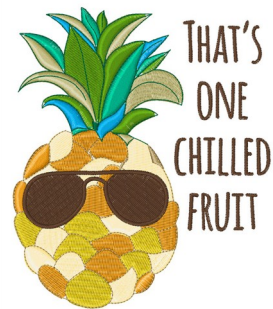

Name: Chilled Fruit Machine Embroidery Design

SKU: WD02-JLA001321C

Brand: Windmill Designs

Unique Colors: 13 (10 color Stops)

Unique Colors

	Color Name (Color Code)	Manufacturer - Type
	Super White (1001) [No Color Selected]	madeira - rayon
	Dusty Lilac (1263) [No Color Selected]	madeira - rayon
	Crocus (286)	Exquisite - Polyester 1000m