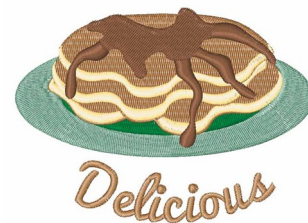

Name: Delicious Pancakes Machine Embroidery Design

SKU: WD02-JLA001316C

Brand: Windmill Designs

Unique Colors: 13 (6 color Stops)

Unique Colors

	Color Name (Color Code)	Manufacturer - Type
	Super White (1001) [No Color Selected]	madeira - rayon
	Dusty Lilac (1263) [No Color Selected]	madeira - rayon
	Crocus (286)	Exquisite - Polyester 1000m

Complete Color Sequence

#		Color Name (Color Code)	Manufacturer - Type
1		Super White (1001) [No Color Selected]	madeira - rayon
2		Super White (1001) [No Color Selected]	madeira - rayon
3		Crocus (286)	Exquisite - Polyester 1000m