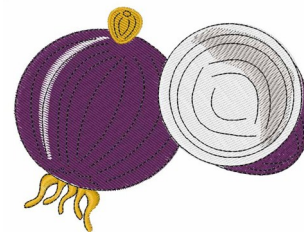

Name: Purple Onion

SKU: WD02-JLA001314A

Brand: Windmill Designs

Unique Colors: 13 (7 color Stops)

Unique Colors

	Color Name (Color Code)	Manufacturer - Type
	Super White (1001) [No Color Selected]	madeira - rayon
	Dusty Lilac (1263) [No Color Selected]	madeira - rayon
	Crocus (286)	Exquisite - Polyester 1000m

Complete Color Sequence

#		Color Name (Color Code)	Manufacturer - Type
1		Super White (1001) [No Color Selected]	madeira - rayon
2		Super White (1001) [No Color Selected]	madeira - rayon
3		Crocus (286)	Exquisite - Polyester 1000m