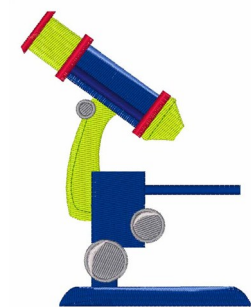

Name: Microscope Machine Embroidery Design

SKU: WD02-JLA001307A

Brand: Windmill Designs

Unique Colors: 13 (8 color Stops)

Unique Colors

	Color Name (Color Code)	Manufacturer - Type
	Super White (1001) [No Color Selected]	madeira - rayon
	Dusty Lilac (1263) [No Color Selected]	madeira - rayon
	Crocus (286)	Exquisite - Polyester 1000m

Complete Color Sequence

#		Color Name (Color Code)	Manufacturer - Type
1		Super White (1001) [No Color Selected]	madeira - rayon
2		Super White (1001) [No Color Selected]	madeira - rayon
3		Crocus (286)	Exquisite - Polyester 1000m