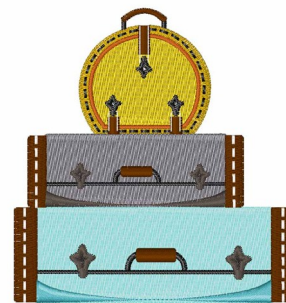

Name: Luggage

SKU: WD02-JLA001300A

Brand: Windmill Designs

Unique Colors: 13 (11 color Stops)

Unique Colors

	Color Name (Color Code)	Manufacturer - Type
	Super White (1001) [No Color Selected]	madeira - rayon
	Dusty Lilac (1263) [No Color Selected]	madeira - rayon
	Crocus (286)	Exquisite - Polyester 1000m

Complete Color Sequence

#		Color Name (Color Code)	Manufacturer - Type
1		Super White (1001) [No Color Selected]	madeira - rayon
2		Super White (1001) [No Color Selected]	madeira - rayon
3		Crocus (286)	Exquisite - Polyester 1000m