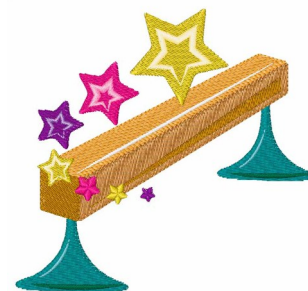

Name: Balance Beam Machine Embroidery Design

SKU: WD02-JLA001295B

Brand: Windmill Designs

Unique Colors: 13 (13 color Stops)

Unique Colors

	Color Name (Color Code)	Manufacturer - Type
	Super White (1001) [No Color Selected]	madeira - rayon
	Dusty Lilac (1263) [No Color Selected]	madeira - rayon
	Crocus (286)	Exquisite - Polyester 1000m

Complete Color Sequence

#		Color Name (Color Code)	Manufacturer - Type
1		Super White (1001) [No Color Selected]	madeira - rayon
2		Super White (1001) [No Color Selected]	madeira - rayon
3		Crocus (286)	Exquisite - Polyester 1000m