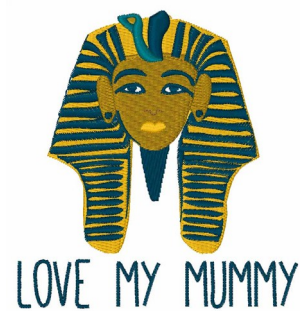

Name: Love My Mummy

SKU: WD02-JLA001289C

Brand: Windmill Designs

Unique Colors: 13 (10 color Stops)

Unique Colors

	Color Name (Color Code)	Manufacturer - Type
	Super White (1001) [No Color Selected]	madeira - rayon
	Dusty Lilac (1263) [No Color Selected]	madeira - rayon
	Crocus (286)	Exquisite - Polyester 1000m