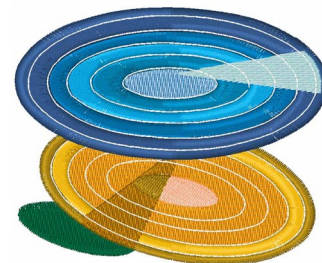

Name: Colorful Disks Machine Embroidery Design

SKU: WD02-JLA001279A

Brand: Windmill Designs

Unique Colors: 13 (15 color Stops)

Unique Colors

	Color Name (Color Code)	Manufacturer - Type
	Super White (1001) [No Color Selected]	madeira - rayon
	Dusty Lilac (1263) [No Color Selected]	madeira - rayon
	Crocus (286)	Exquisite - Polyester 1000m

Complete Color Sequence

#		Color Name (Color Code)	Manufacturer - Type
1		Super White (1001) [No Color Selected]	madeira - rayon
2		Super White (1001) [No Color Selected]	madeira - rayon
3		Crocus (286)	Exquisite - Polyester 1000m