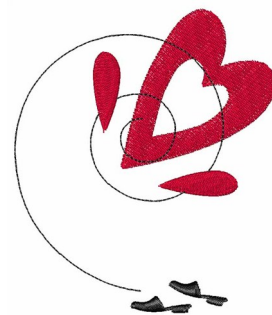

Name: Heart Path Machine Embroidery Design

SKU: WD02-JLA001274A

Brand: Windmill Designs

Unique Colors: 13 (2 color Stops)

Unique Colors

	Color Name (Color Code)	Manufacturer - Type
	Super White (1001) [No Color Selected]	madeira - rayon
	Dusty Lilac (1263) [No Color Selected]	madeira - rayon
	Crocus (286)	Exquisite - Polyester 1000m