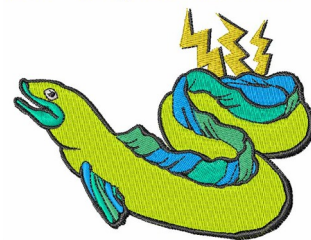

Name: Its Electric Machine Embroidery Design

SKU: WD02-JLA001266C

Brand: Windmill Designs

Unique Colors: 13 (8 color Stops)

It's Electric!

Unique Colors

	Color Name (Color Code)	Manufacturer - Type
	Super White (1001) [No Color Selected]	madeira - rayon
	Dusty Lilac (1263) [No Color Selected]	madeira - rayon
	Crocus (286)	Exquisite - Polyester 1000m

Complete Color Sequence

#		Color Name (Color Code)	Manufacturer - Type
1		Super White (1001) [No Color Selected]	madeira - rayon
2		Super White (1001) [No Color Selected]	madeira - rayon
3		Crocus (286)	Exquisite - Polyester 1000m