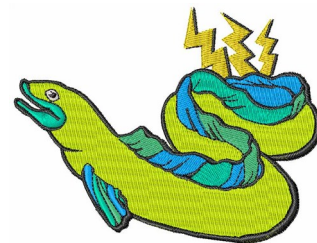

**Name:** Electric Eel Machine Embroidery Design

**SKU:** WD02-JLA001266A

**Brand:** Windmill Designs

**Unique Colors:** 13 (7 color Stops)