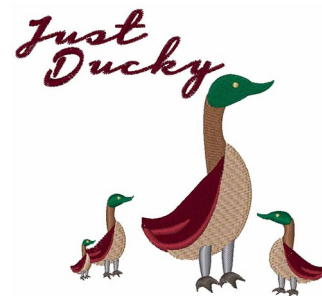

Name: Just Ducky Machine Embroidery Design

SKU: WD02-JLA001263C

Brand: Windmill Designs

Unique Colors: 13 (17 color Stops)

Unique Colors

	Color Name (Color Code)	Manufacturer - Type
	Super White (1001) [No Color Selected]	madeira - rayon
	Dusty Lilac (1263) [No Color Selected]	madeira - rayon
	Crocus (286)	Exquisite - Polyester 1000m