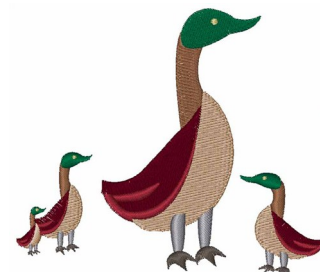

Name: Mallard Family Machine Embroidery Design

SKU: WD02-JLA001263A

Brand: Windmill Designs

Unique Colors: 13 (16 color Stops)

Unique Colors

	Color Name (Color Code)	Manufacturer - Type
	Super White (1001) [No Color Selected]	madeira - rayon
	Dusty Lilac (1263) [No Color Selected]	madeira - rayon
	Crocus (286)	Exquisite - Polyester 1000m

Complete Color Sequence

#		Color Name (Color Code)	Manufacturer - Type
1		Super White (1001) [No Color Selected]	madeira - rayon
2		Super White (1001) [No Color Selected]	madeira - rayon
3		Crocus (286)	Exquisite - Polyester 1000m