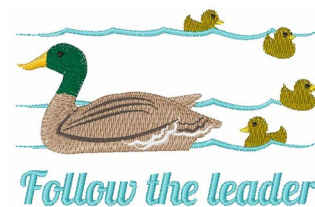

Name: Follow The Leader Machine Embroidery Design

SKU: WD02-JLA001262C

Brand: Windmill Designs

Unique Colors: 13 (11 color Stops)

Unique Colors

	Color Name (Color Code)	Manufacturer - Type
	Super White (1001) [No Color Selected]	madeira - rayon
	Dusty Lilac (1263) [No Color Selected]	madeira - rayon
	Crocus (286)	Exquisite - Polyester 1000m