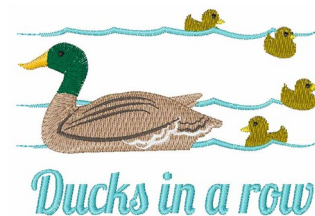

**Name:** Ducks In A Row Machine Embroidery Design

**SKU:** WD02-JLA001262B

**Brand:** Windmill Designs

**Unique Colors:** 13 (11 color Stops)