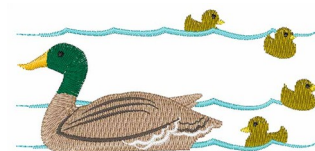

Name: Duck Family Machine Embroidery Design

SKU: WD02-JLA001262A

Brand: Windmill Designs

Unique Colors: 13 (10 color Stops)

Unique Colors

	Color Name (Color Code)	Manufacturer - Type
	Super White (1001) [No Color Selected]	madeira - rayon
	Dusty Lilac (1263) [No Color Selected]	madeira - rayon
	Crocus (286)	Exquisite - Polyester 1000m

Complete Color Sequence

#		Color Name (Color Code)	Manufacturer - Type
1		Super White (1001) [No Color Selected]	madeira - rayon
2		Super White (1001) [No Color Selected]	madeira - rayon
3		Crocus (286)	Exquisite - Polyester 1000m