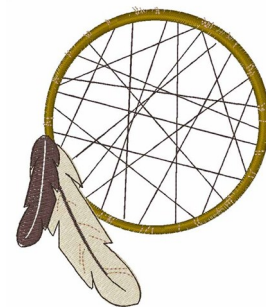

Name: Dream Catcher

SKU: WD02-JLA001260A

Brand: Windmill Designs

Unique Colors: 13 (7 color Stops)

Unique Colors

	Color Name (Color Code)	Manufacturer - Type
	Super White (1001) [No Color Selected]	madeira - rayon
	Dusty Lilac (1263) [No Color Selected]	madeira - rayon
	Crocus (286)	Exquisite - Polyester 1000m

Complete Color Sequence

#		Color Name (Color Code)	Manufacturer - Type
1		Super White (1001) [No Color Selected]	madeira - rayon
2		Super White (1001) [No Color Selected]	madeira - rayon
3		Crocus (286)	Exquisite - Polyester 1000m