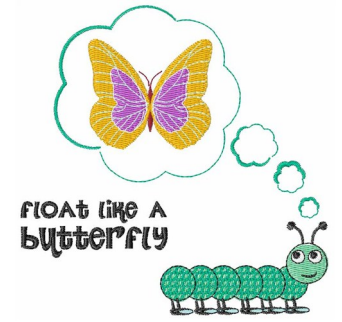

Name: Butterfly Float

SKU: WD02-JLA001259D

Brand: Windmill Designs

Unique Colors: 13 (11 color Stops)

Unique Colors

	Color Name (Color Code)	Manufacturer - Type
	Super White (1001) [No Color Selected]	madeira - rayon
	Dusty Lilac (1263) [No Color Selected]	madeira - rayon
	Crocus (286)	Exquisite - Polyester 1000m