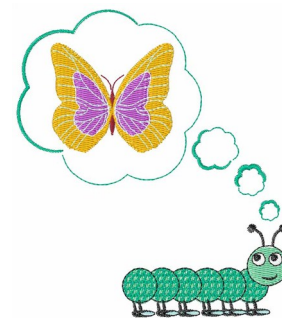

Name: Butterfly Dream

SKU: WD02-JLA001259A

Brand: Windmill Designs

Unique Colors: 13 (11 color Stops)

Unique Colors

	Color Name (Color Code)	Manufacturer - Type
	Super White (1001) [No Color Selected]	madeira - rayon
	Dusty Lilac (1263) [No Color Selected]	madeira - rayon
	Crocus (286)	Exquisite - Polyester 1000m