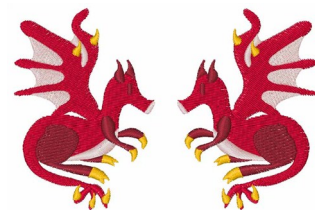

Name: Twin Dragons

SKU: WD02-JLA001258A

Brand: Windmill Designs

Unique Colors: 13 (8 color Stops)

Unique Colors

	Color Name (Color Code)	Manufacturer - Type
	Super White (1001) [No Color Selected]	madeira - rayon
	Dusty Lilac (1263) [No Color Selected]	madeira - rayon
	Crocus (286)	Exquisite - Polyester 1000m

Complete Color Sequence

#		Color Name (Color Code)	Manufacturer - Type
1		Super White (1001) [No Color Selected]	madeira - rayon
2		Super White (1001) [No Color Selected]	madeira - rayon
3		Crocus (286)	Exquisite - Polyester 1000m