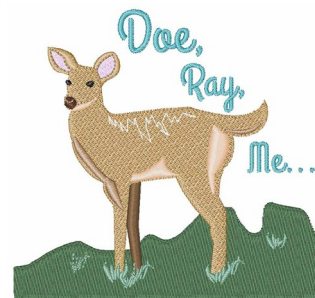

Name: Doe, Ray, Me Machine Embroidery Design

SKU: WD02-JLA001255D

Brand: Windmill Designs

Unique Colors: 13 (11 color Stops)

Unique Colors

	Color Name (Color Code)	Manufacturer - Type
	Super White (1001) [No Color Selected]	madeira - rayon
	Dusty Lilac (1263) [No Color Selected]	madeira - rayon
	Crocus (286)	Exquisite - Polyester 1000m

Complete Color Sequence

#		Color Name (Color Code)	Manufacturer - Type
1		Super White (1001) [No Color Selected]	madeira - rayon
2		Super White (1001) [No Color Selected]	madeira - rayon
3		Crocus (286)	Exquisite - Polyester 1000m