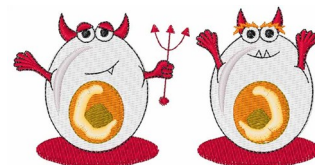

Name: Egg Devils

SKU: WD02-JLA001252A

Brand: Windmill Designs

Unique Colors: 13 (15 color Stops)

Unique Colors

| | Color Name (Color Code) | Manufacturer - Type |
|--|--|-----------------------------|
|  | Super White (1001) [No Color Selected] | madeira - rayon |
|  | Dusty Lilac (1263) [No Color Selected] | madeira - rayon |
|  | Crocus (286) | Exquisite - Polyester 1000m |

Complete Color Sequence

| # | | Color Name (Color Code) | Manufacturer - Type |
|---|--|--|--------------------------------|
| 1 | | Super White (1001) [No Color Selected] | madeira - rayon |
| 2 | | Super White (1001) [No Color Selected] | madeira - rayon |
| 3 | | Crocus (286) | Exquisite - Polyester 1000m |