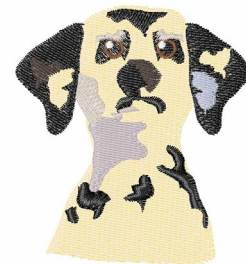

Name: Polka Dot Dog Machine Embroidery Design

SKU: WD02-JLA001251D

Brand: Windmill Designs

Unique Colors: 13 (9 color Stops)

POLKA DOTS ARE IN

Unique Colors

	Color Name (Color Code)	Manufacturer - Type
	Super White (1001) [No Color Selected]	madeira - rayon
	Dusty Lilac (1263) [No Color Selected]	madeira - rayon
	Crocus (286)	Exquisite - Polyester 1000m

Complete Color Sequence

#		Color Name (Color Code)	Manufacturer - Type
1		Super White (1001) [No Color Selected]	madeira - rayon
2		Super White (1001) [No Color Selected]	madeira - rayon
3		Crocus (286)	Exquisite - Polyester 1000m